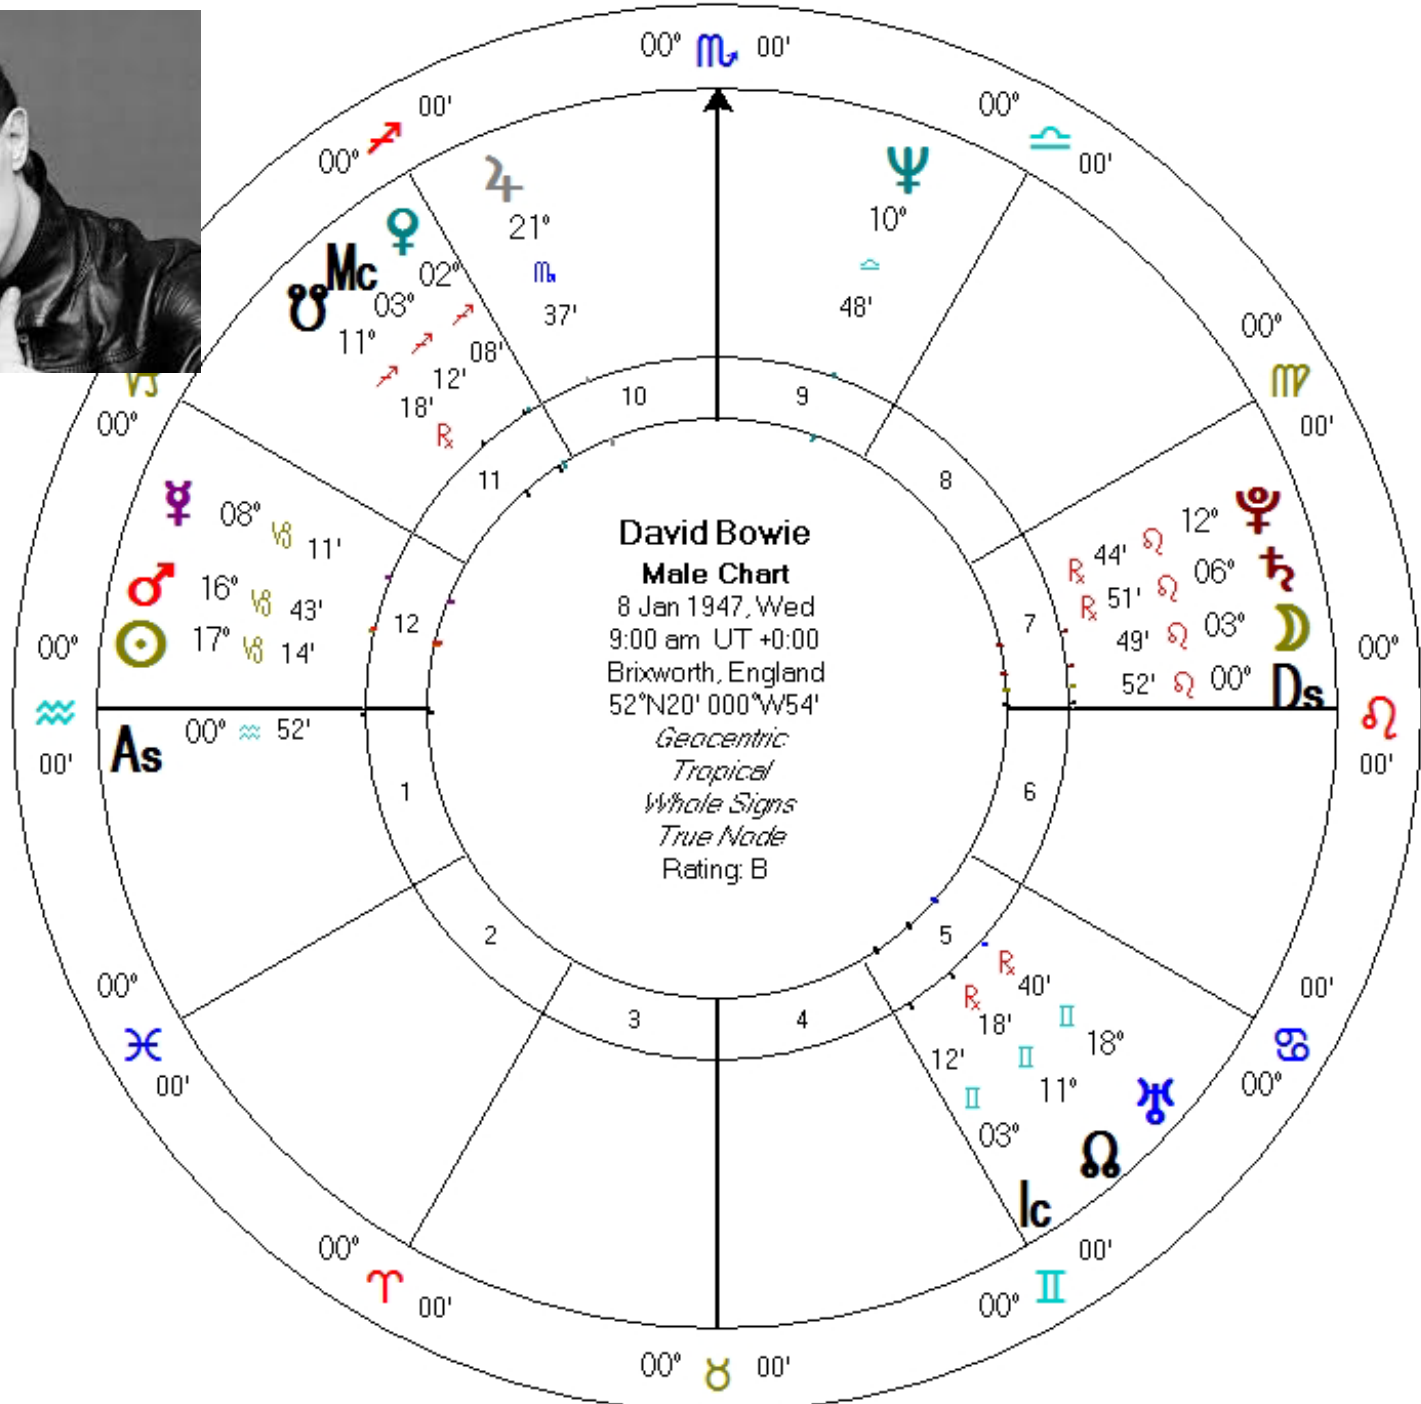

- Birth Chart Basics: Most important planets
- Sun, Moon, Asc, MC
- Especially strong or weak planets
- Asc + MC ruling planets

These are your 'A' list progressed influences

Planets Ruling Angles

- Use traditional rulers: move faster, more personal, can be seen
- The planet ruling a sign on the cusp rules a house

Planets Ruling Angles

For example:

- If you have Gemini on the DSC, then Mercury is your personal relationship planet
- If you have Pisces on the MC, then Jupiter is your personal career planet
- Through its rulership of a house, that planet takes care of, influences and watches over that area of life.

Planets and Topics

So your VIP planets + points include:

- Sun
- Moon
- Asc
- Mc
- Ruling planet of the Asc
- Ruling planet of the MC

Fabulous Forecasts

- Focus on these planets and points and you will highlight the most powerful, important and active dynamic events
- Watch these VIP points as they receive transits OR as they make progressions through the chart

Remember:

- The chart represents a set of energetically sensitive points: the placements of the planets and angles at birth.
- When we forecast, we look at how movement impacts those sensitive points.

Moving the Chart