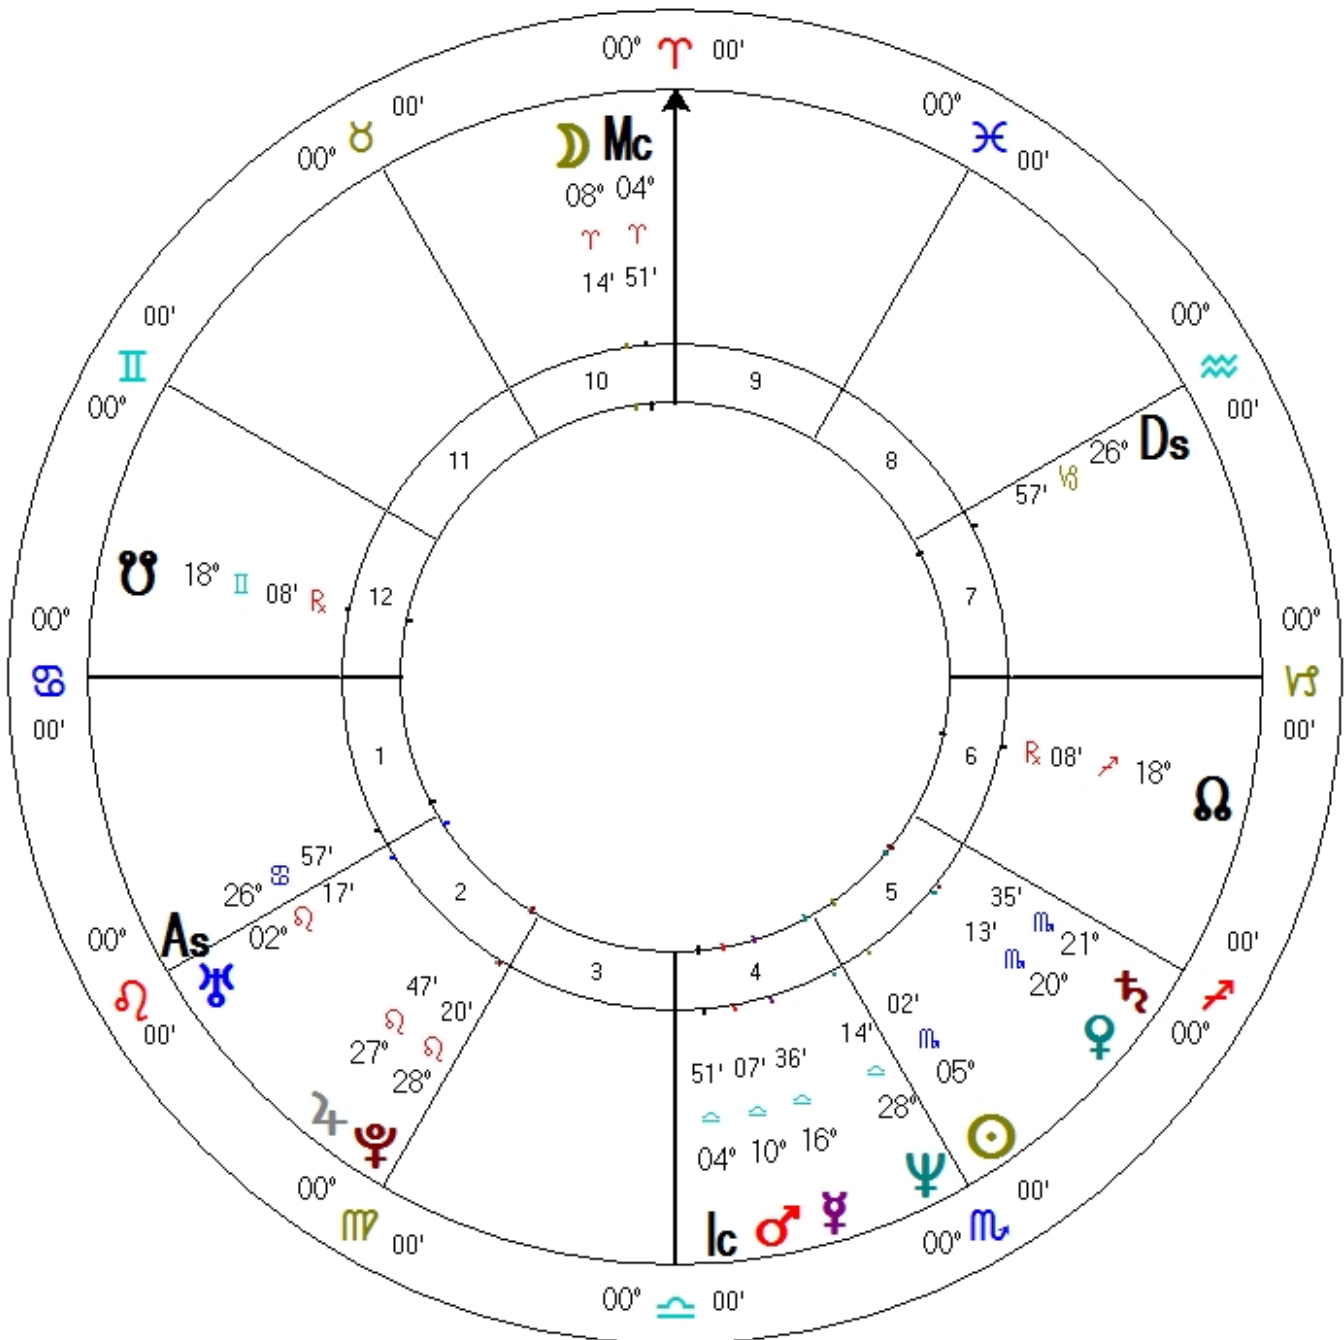

- 
- Saturn opposite the Sun

How is this person receiving this transits?

- Ready to grow or let go?

What's the SP Moon Phase?

- 
- In November 1985, April – June 1986 and August – September 1986, Pluto conjunct Sun in Scorpio