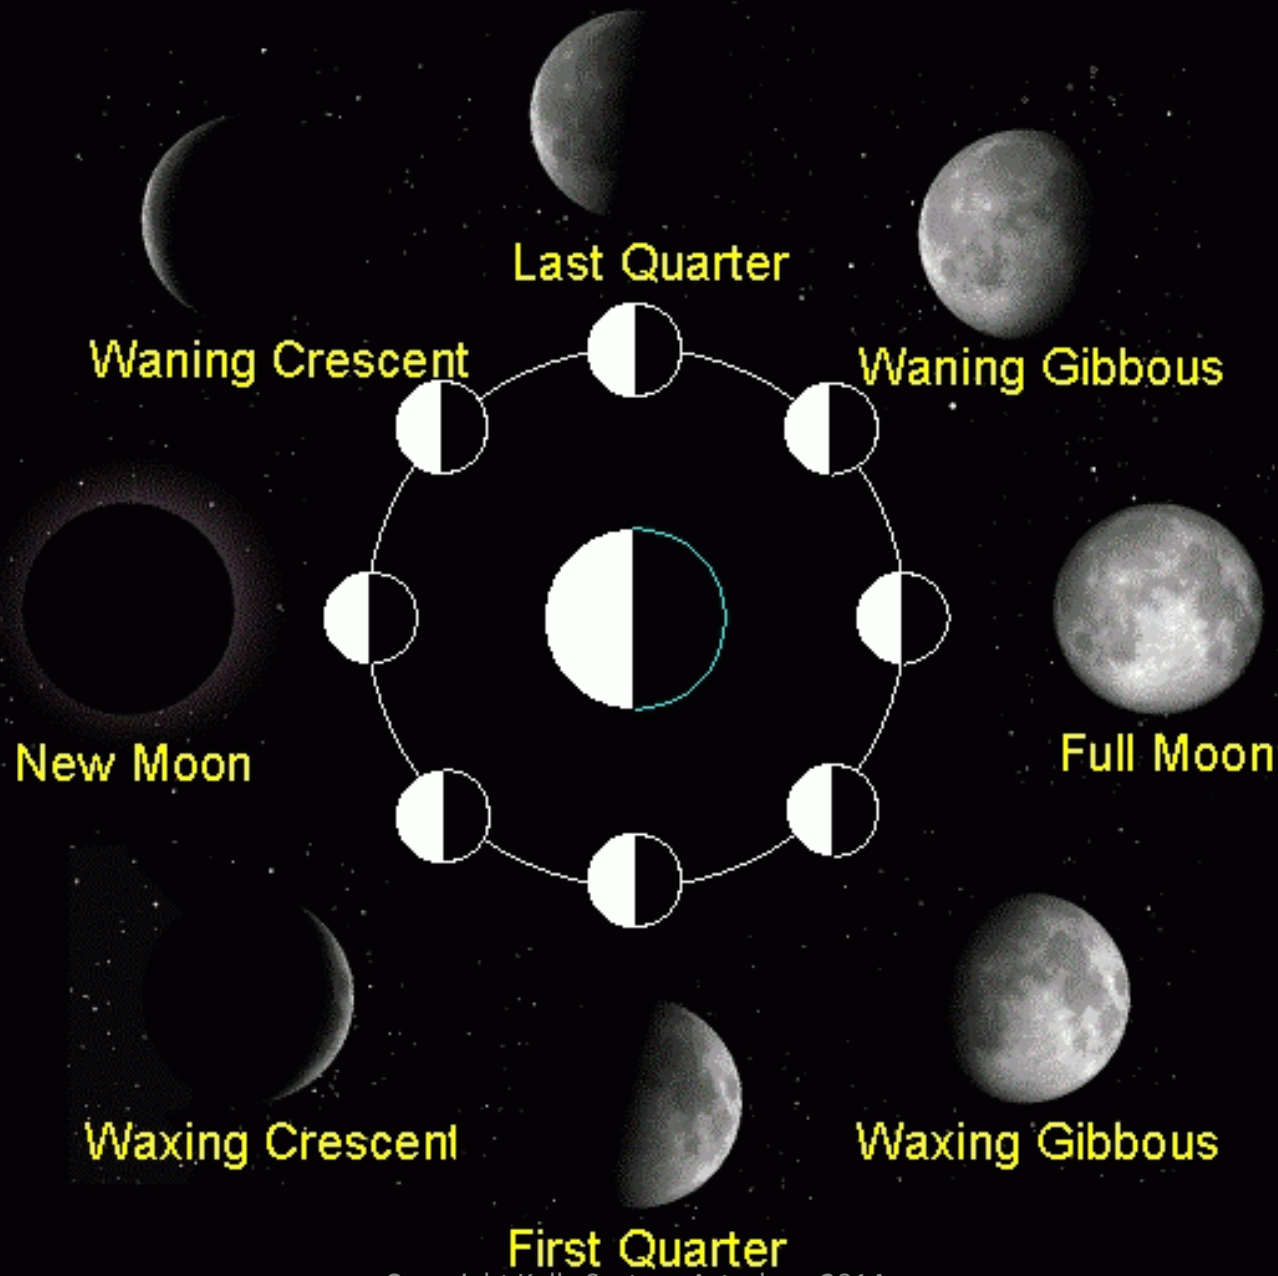

By the Light of the Moon

Progressed Moon

- New **sign** every 2.5 years
- New **phase** every 3 – 4 years
- Changing mood, feeling, needs
- Work with the SIGNS (including element and mode) and PHASES of the progressed Moon

Progressed Moon Element

- Is your progressed Moon in a FIRE, EARTH, AIR or WATER sign?
- Is this similar or different to your birth/natal Moon?
- In what ways?

Progressed Moon Mode

- Is your progressed Moon in a CARDINAL, FIXED, or MUTABLE sign?
- Is this similar or different to your birth/natal Moon?
- In what ways?

Progressed Moon Phase

- 8 phases, each lasting 3 – 4 years
- Show changes in light: energy, drive, motivation, opportunity and abundance
- Bright half
- Dark half

Two Halves

- Waxing aka growing/gaining:
New ~ Crescent ~ First Q ~ Gibbous
- Waning aka release/letting go:
Full ~ Dissem. ~ Third Q ~ Balsamic