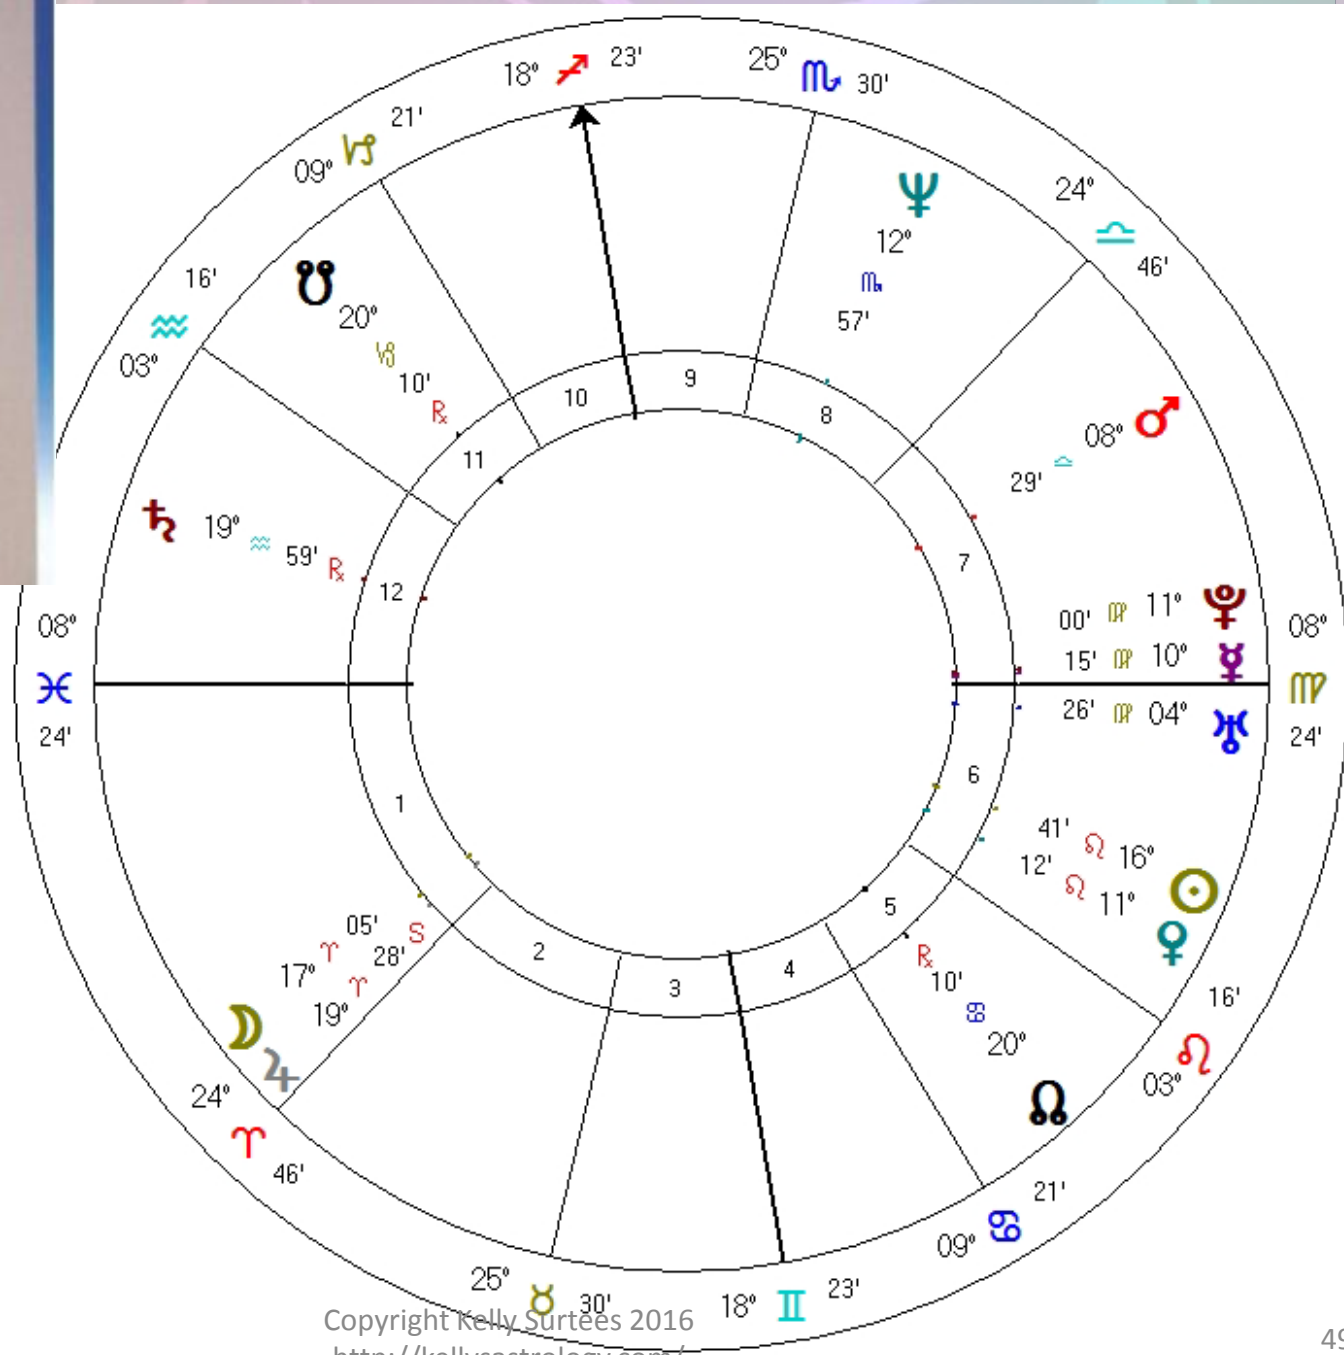

Copyright Kelly Surtees 2016
<http://kellysastrology.com/>