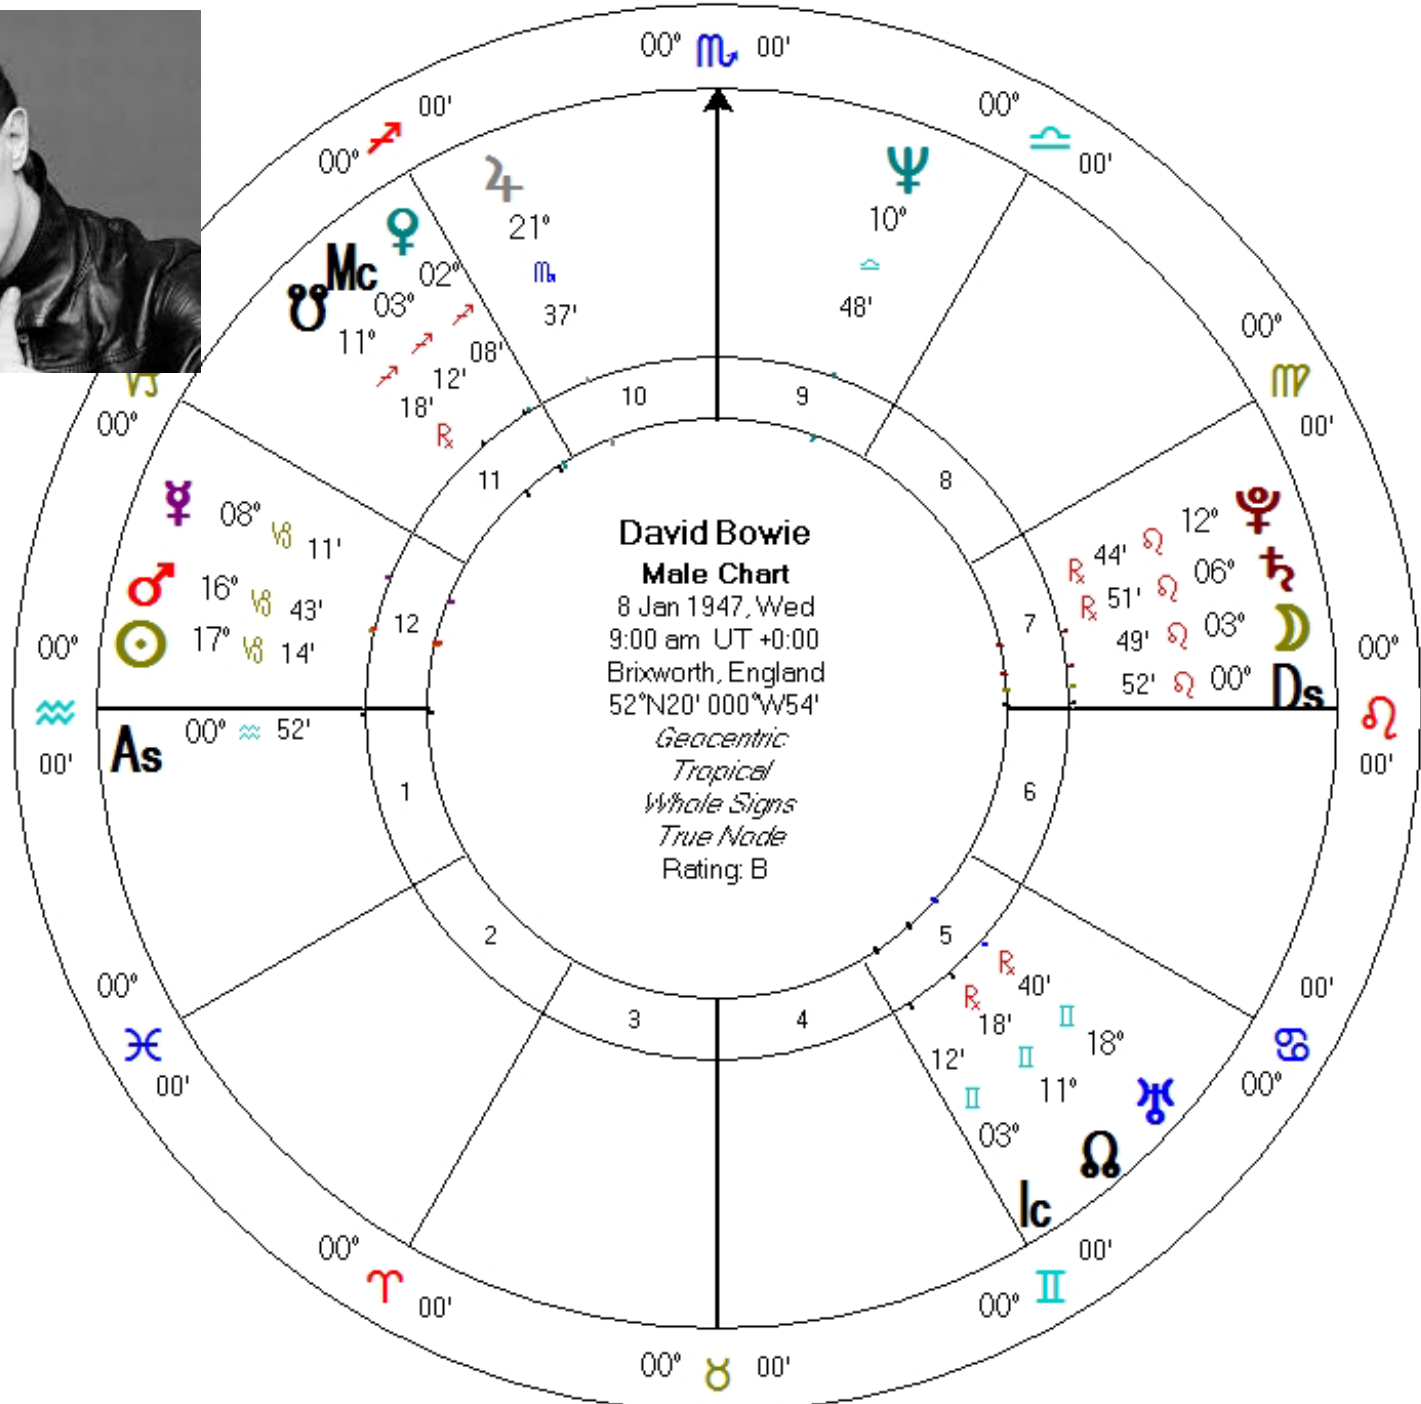

- 
- Saturn opposite the Sun

How is this person receiving this transits?

- Ready to grow or let go?

What's the SP Moon Phase?

- 
- In November 1985, April – June 1986 and August – September 1986, Pluto conjunct Sun in Scorpio

- 
- Sun = self
 - Sun rules whatever house has Leo on the cusp
 - The progressed Sun changing signs is one of the most important predictive events

Progressed Sun

- 1 degree/year of life
- If you are 42, then your progressed Sun is about 42 degrees ahead of your natal Sun
- Sign change ~ aspects ~ house change

Copyright Kelly Surtees 2016
<http://kellysastrology.com/>

Copyright Kelly Surtees 2016
<http://kellysastrology.com/>

Career Transition

- Clarifying transit via house rulership
- Saturn conjunct Moon, L10

Career Transition

- Combining SP and Transit techniques
- Saturn conjunct Moon, L10
- SP New Moon
- SP MC change sign

Bowie

- In January 1990, Saturn in Capricorn conjunct his Sun
- Sun rules which house? Thus is responsible for what?
- Transit interp: either new responsibility or ending around Sun topics