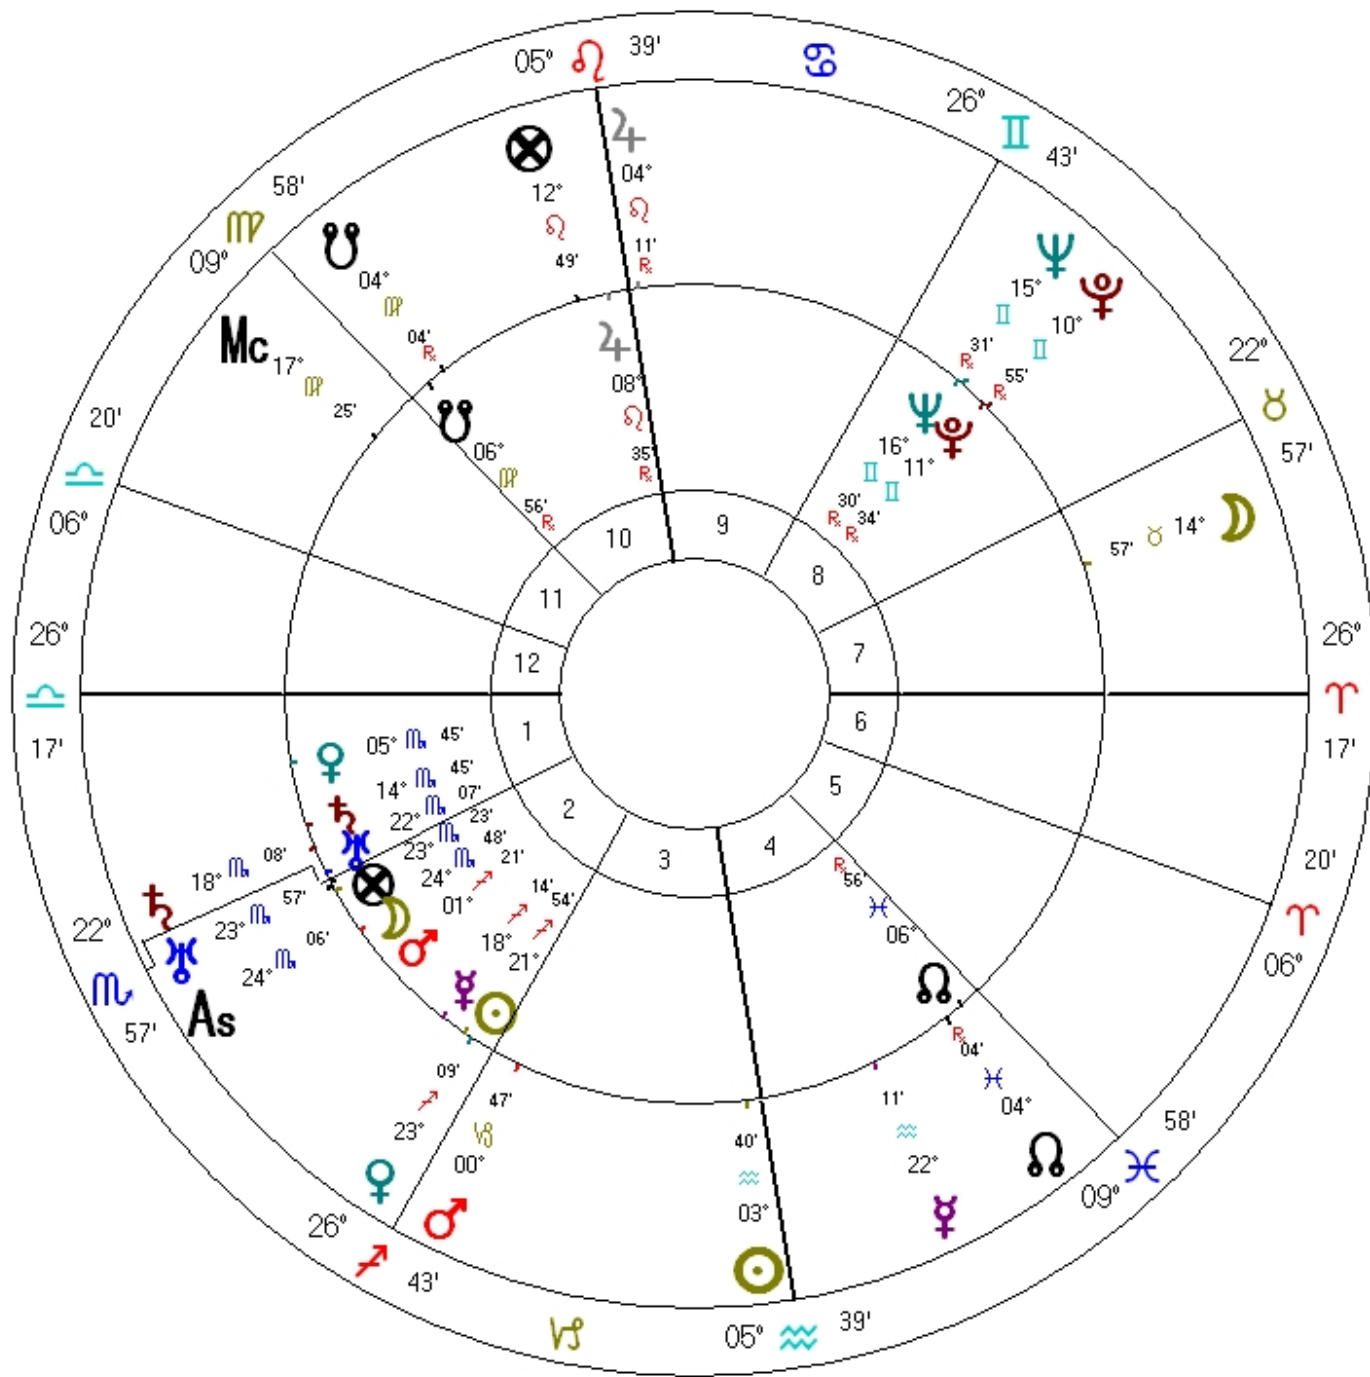

Wheel of Fortune VI of the UK

Chart

41895 NS, Sat
m UT +0:00
ingham, England
0° 00' 00"E 30'

entric
cal
lus
Nade