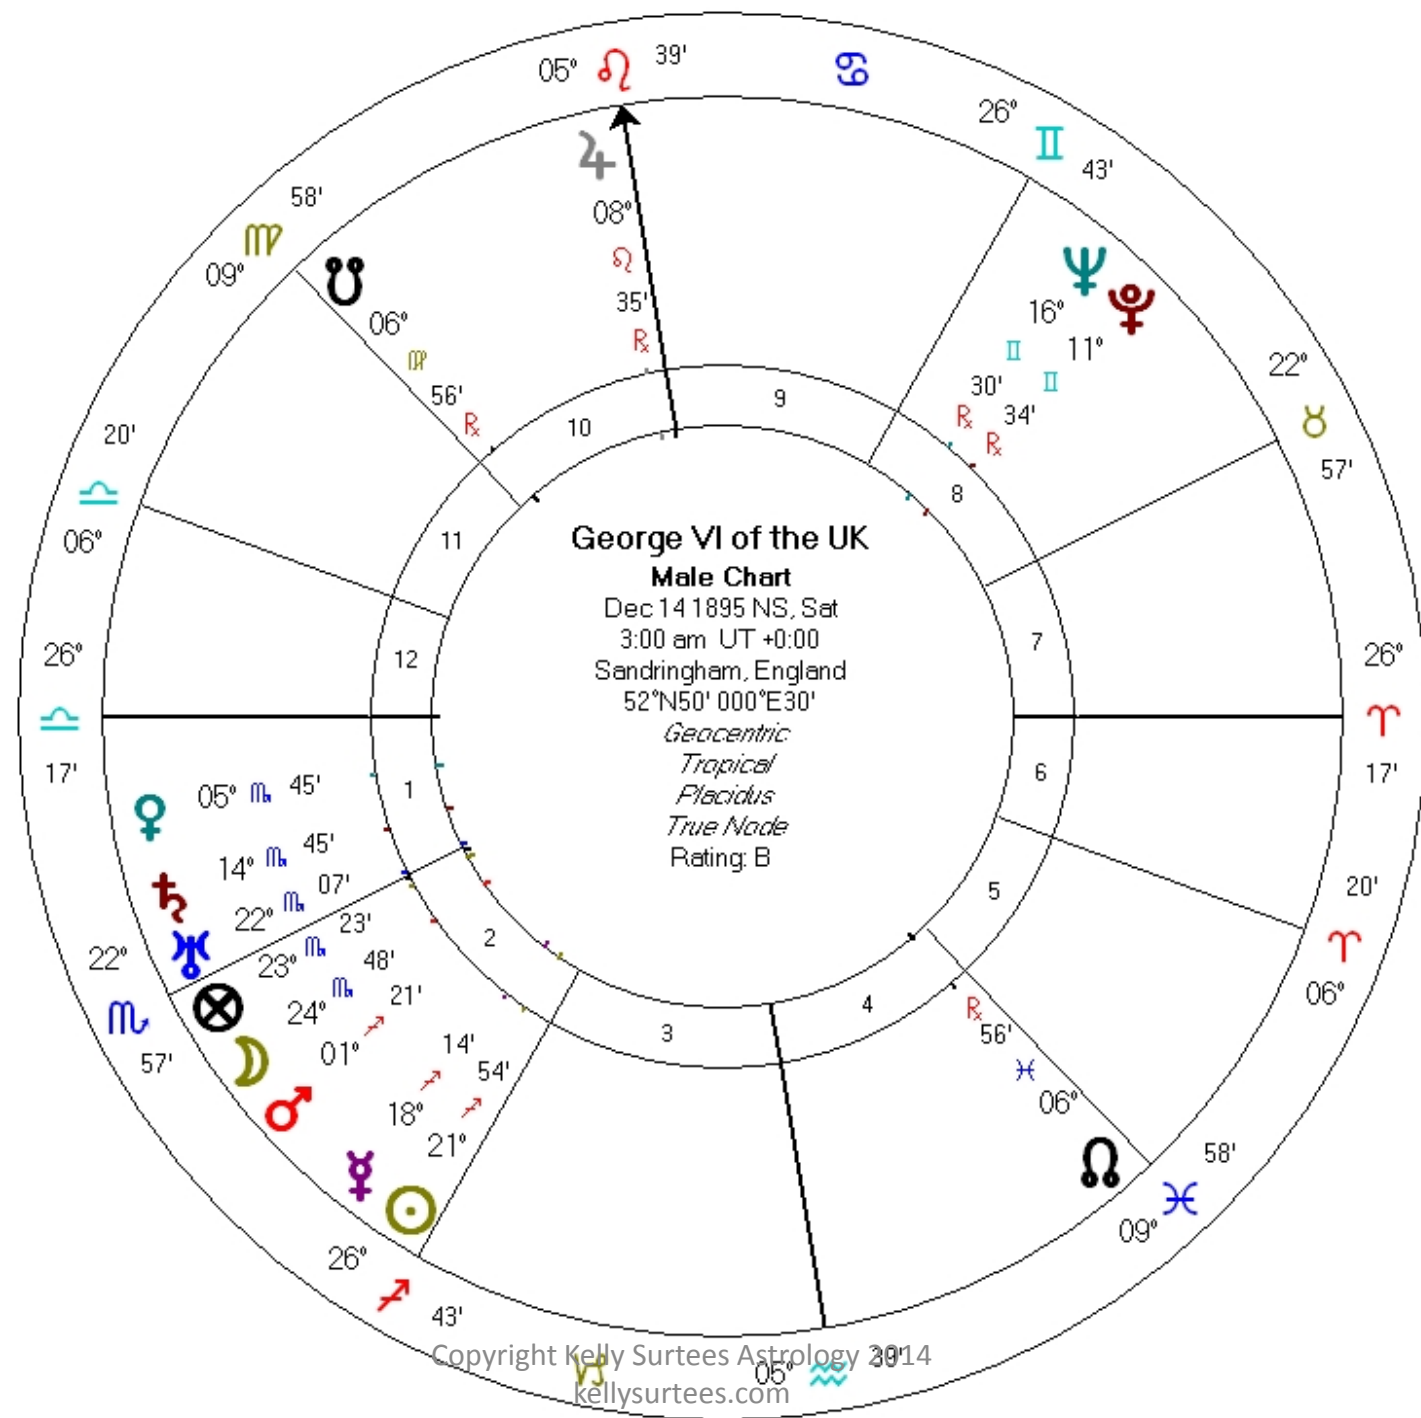

Progressed Moon Phase

- 8 phases, each lasting 3 – 4 years
- Show changes in light: energy, drive, motivation, opportunity and abundance
- Bright half
- Dark half

Two Halves

- Waxing aka growing/gaining:
New ~ Crescent ~ First Q ~ Gibbous
- Waning aka release/letting go:
Full ~ Dissem. ~ Third Q ~ Balsamic

Loose but thematic

Major & Minor

- Four major phases:
new, first quarter, full, third quarter
- Four minor phases:
crescent, gibbous, disseminating, balsamic

By progression, there is a difference in terms of activity!

Find Your Progressed Moon Phase

- Progressed Sun to progressed Moon
- Will likely be different from your Moon Phase at birth – that's how we get new influences for the current time

Wheel of Fortune VI of the UK