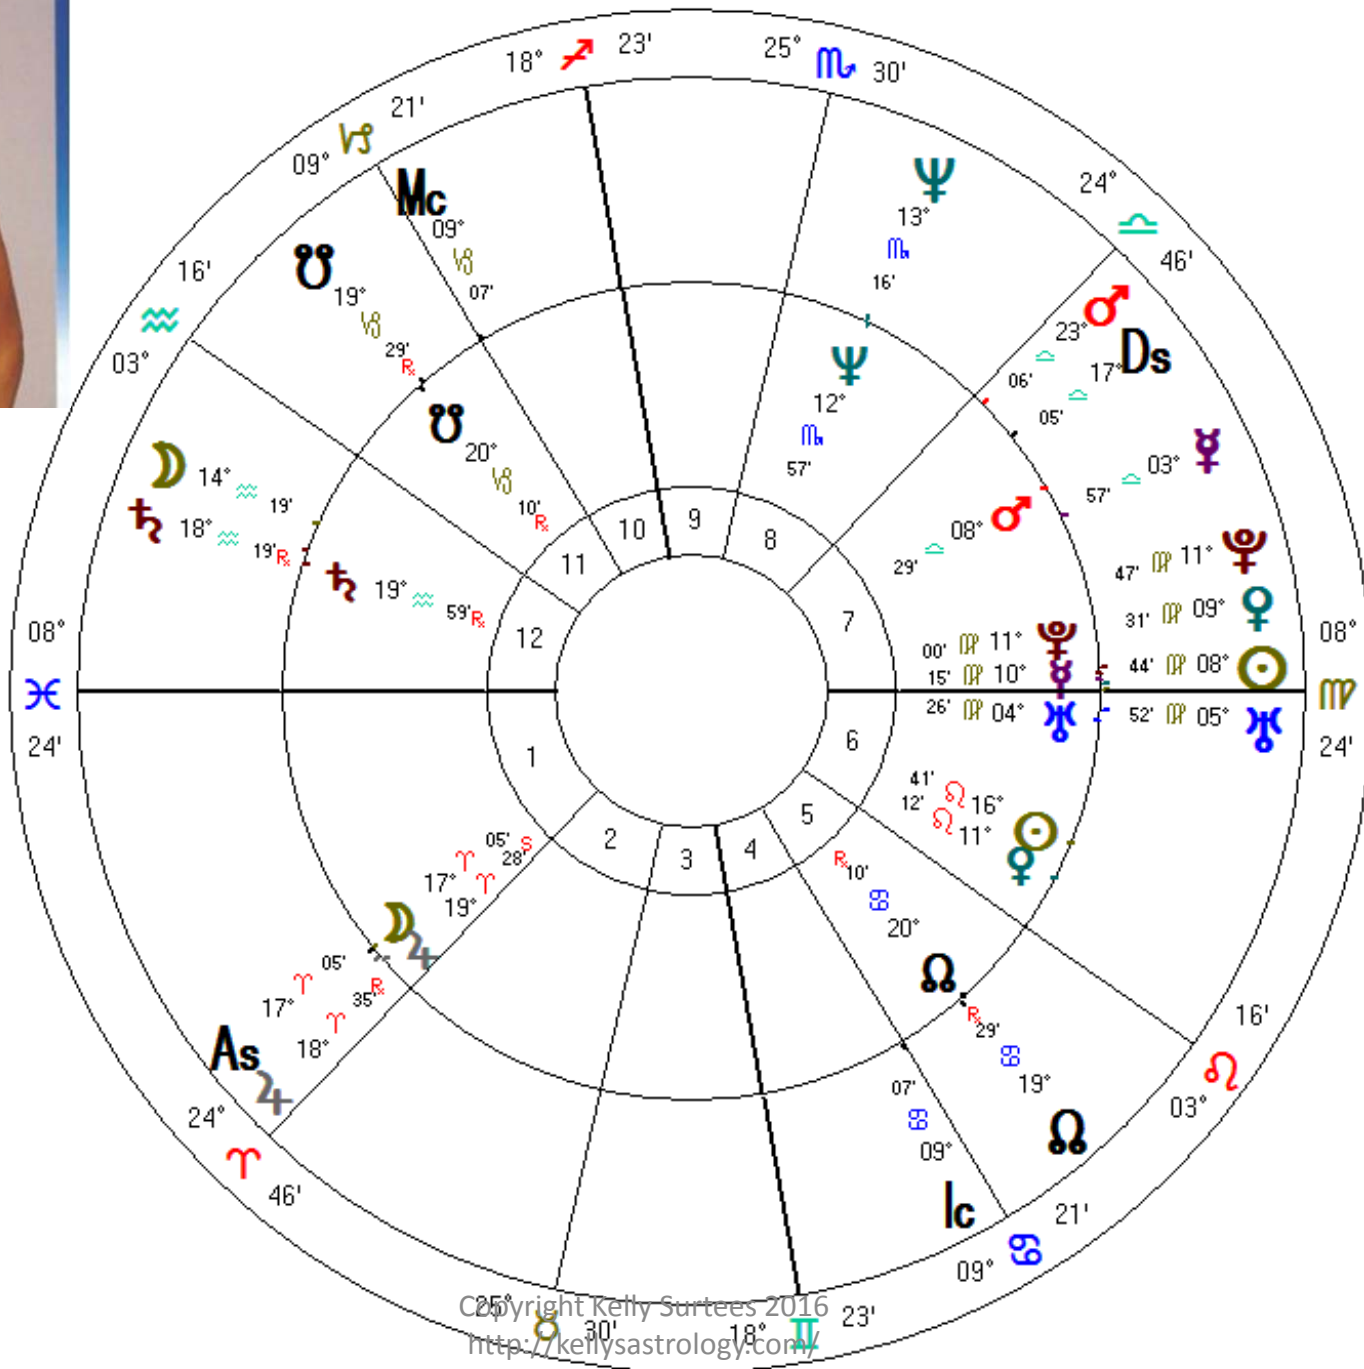

Copyright Kelly Surtees 2016
<http://kellysastrology.com/>